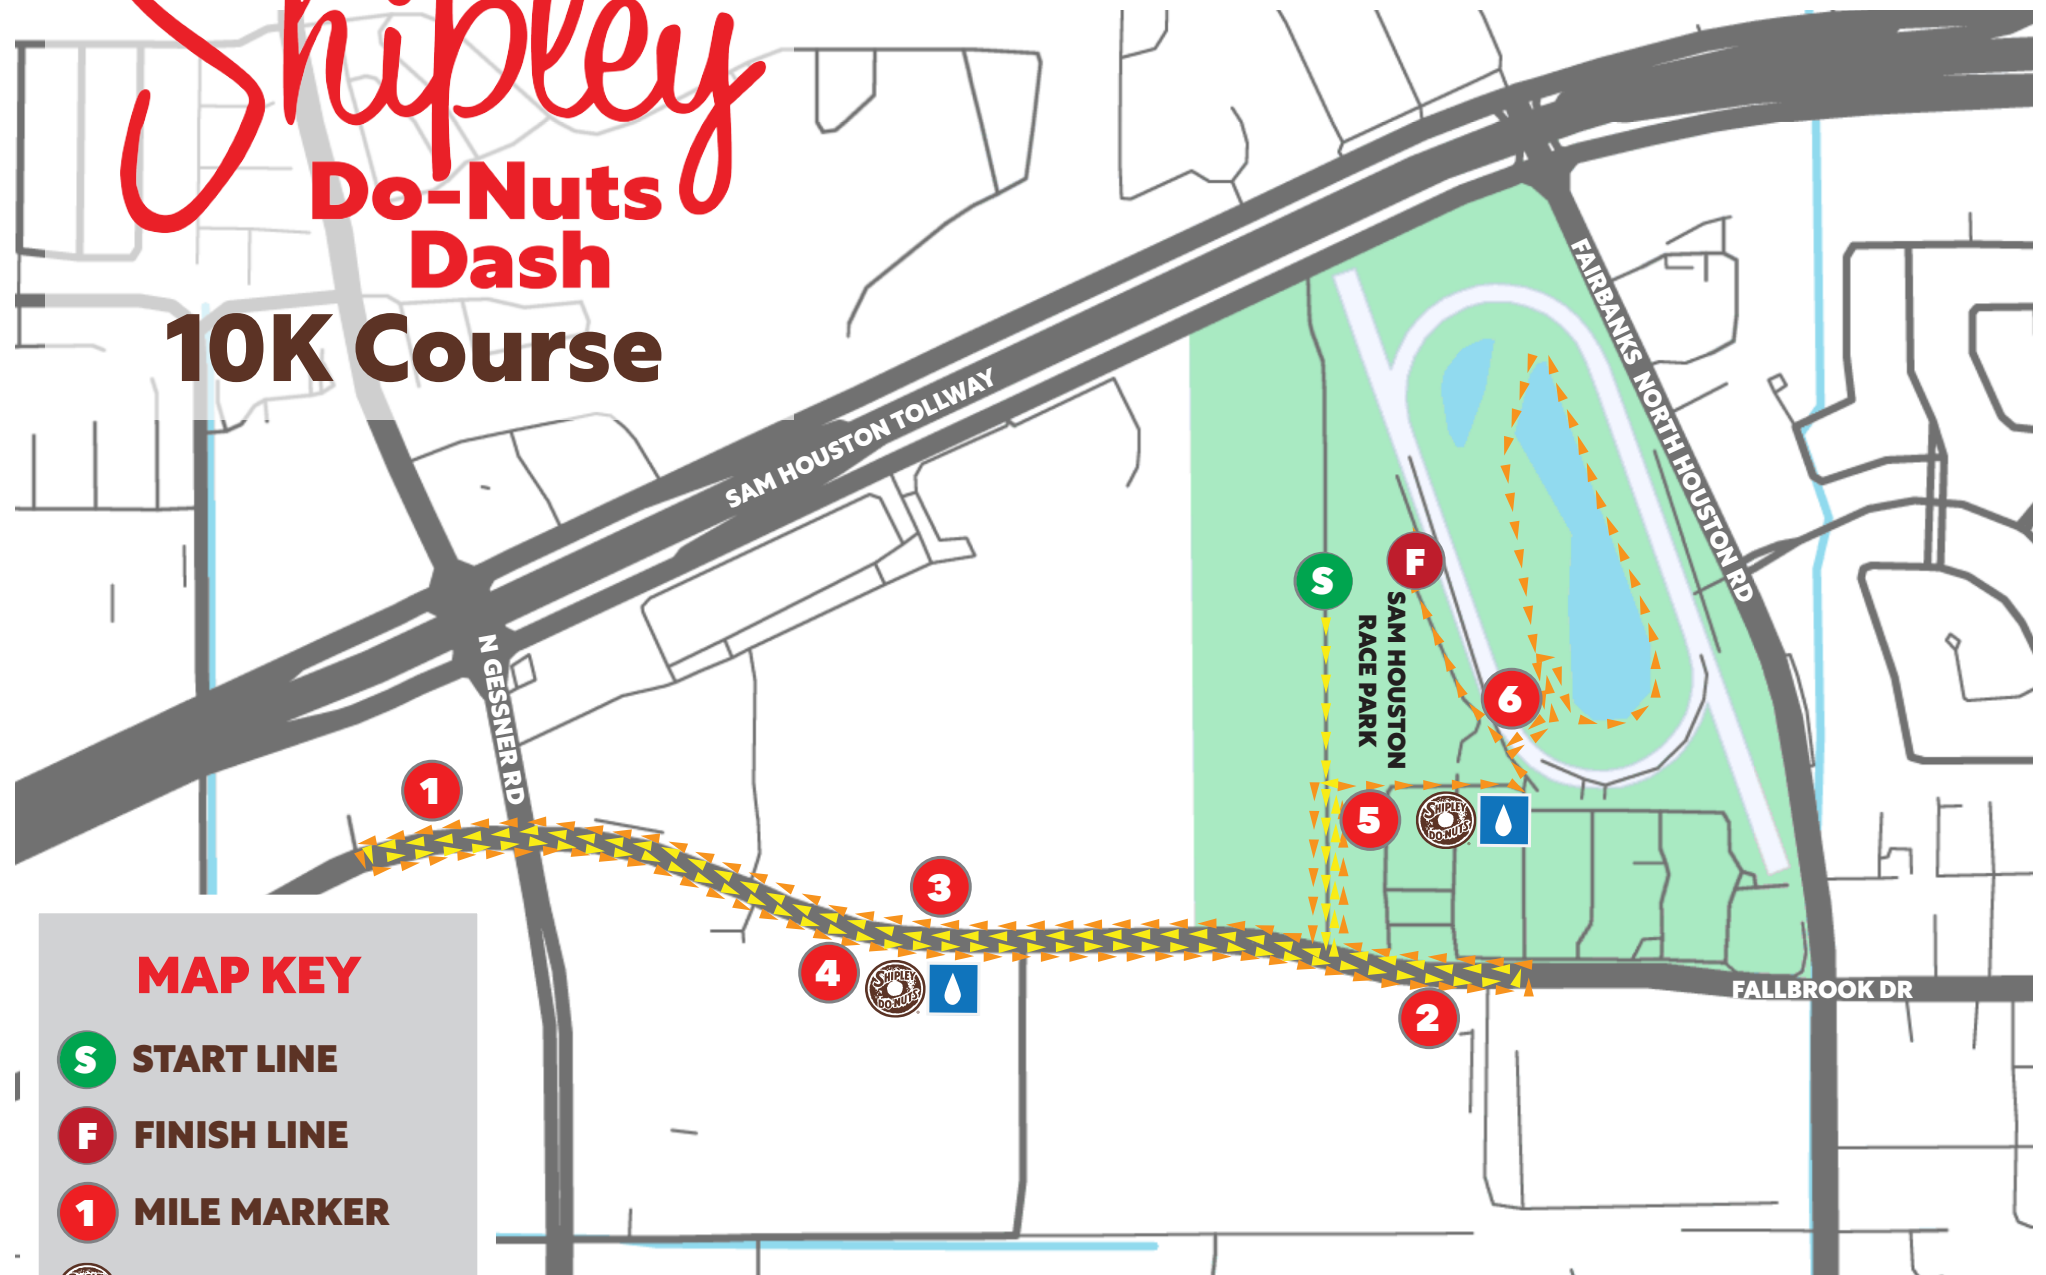

# Shiopley

## Do-Nuts Dash

### 10K Course

#### MAP KEY

- START LINE
- FINISH LINE
- MILE MARKER
- DO-NUT STATION
- WATER STATION